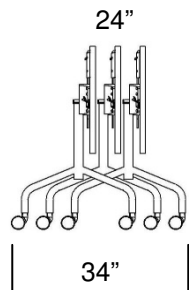

Power Options: (see pages 16–23 for all power options)

Grommets (black)	GB	\$20 per grommet
Grommets (silver)	GS	\$20 per grommet
Power Edge Mount with 2 power and 2 data (black)	PEB2D	325
Power Top Edge with 2 power and 2 data (black)	PTB2D	\$345
Daisy Link Power Box with 2 power and 2 data (black)	PB.1	\$460
Vertical Wire management (silver or black)	VWB/S	\$25 per column
Horizontal Wire management	HW	\$80 per table

Modesty Panels:

Laminate Modesty Panels (Edges are silver or black PVC)

Laminate 36"	ML36B/S	\$210
Laminate 48"	ML48B/S	\$230
Laminate 60"	ML60B/S	\$270
Laminate 72"	ML72B/S	\$285

Perforated Metal Modesty Panels (Black or Silver)

Metal 36"	MM36B/S	\$210
Metal 48"	MM48B/S	\$230
Metal 60"	MM60B/S	\$270
Metal 72"	MM72B/S	\$285

Stealth Tables

Freight Program: Delivered pricing on orders over \$1,500 net. Under \$1,500, add \$100 net freight charge.