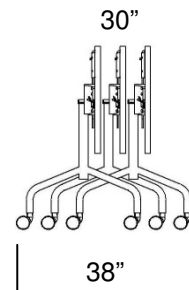

Power Options: (see pages 16–23 for all power options)

Grommets (black)	GB	\$20 per grommet
Grommets (silver)	GS	\$20 per grommet
Power Edge Mount with 2 power and 2 data (black)	PEB2D	325
Power Top Edge with 2 power and 2 data (black)	PTB2D	\$345
Daisy Link Power Box with 2 power and 2 data (black)	PB.1	\$460
Vertical Wire management (silver or black)	VWB/S	\$25 per column
Horizontal Wire management	HW	\$80 per table

Modesty Panels:

Laminate Modesty Panels (Edges are silver or black PVC)

Laminate 36"	ML36B/S	\$210
Laminate 48"	ML48B/S	\$230
Laminate 60"	ML60B/S	\$270
Laminate 72"	ML72B/S	\$285

Perforated Metal Modesty Panels (Black or Silver)

Metal 36"	MM36B/S	\$210
Metal 48"	MM48B/S	\$230
Metal 60"	MM60B/S	\$270
Metal 72"	MM72B/S	\$285

Stealth Tables

Freight Program: Delivered pricing on orders over \$1,500 net. Under \$1,500, add \$100 net freight charge.