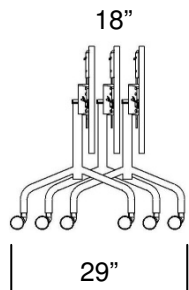

Power Options: (see pages 16–23 for all power options)

Grommets (black)	GB	\$20 per grommet
Grommets (silver)	GS	\$20 per grommet
Power Edge Mount with 2 power and 2 data (black)	PEB2D	325
Power Top Edge with 2 power and 2 data (black)	PTB2D	\$345
Daisy Link Power Box with 2 power and 2 data (black)	PB.1	\$460
Vertical Wire management (silver or black)	VWB/S	\$25 per column
Horizontal Wire management	HW	\$80 per table

Modesty Panels:

Laminate Modesty Panels (Edges are silver or black PVC)

Laminate 36"	ML36B/S	\$210
Laminate 48"	ML48B/S	\$230
Laminate 60"	ML60B/S	\$270
Laminate 72"	ML72B/S	\$285

Perforated Metal Modesty Panels (Black or Silver)

Metal 36"	MM36B/S	\$210
Metal 48"	MM48B/S	\$230
Metal 60"	MM60B/S	\$270
Metal 72"	MM72B/S	\$285

Stealth Tables

Freight Program: Delivered pricing on orders over \$1,500 net. Under \$1,500, add \$100 net freight charge.