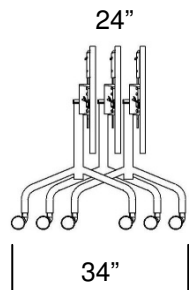

Grommets (black)	GB	\$20 per grommet
Grommets (silver)	GS	\$20 per grommet
Power Edge Mount with 2 power and 2 data (black)	PEB2D	\$325
Power Top Edge with 2 power and 2 data (black)	PTB2D	\$345
Daisy Link Power Box with 2 power and 2 data (black)	PB.1	\$460
Vertical Wire management (silver or black)	VWB/S	\$25 per column
Horizontal Wire management	HW	\$80 per table

Modesty Panels:

Laminate Modesty Panels (Edges are silver or black PVC)

Laminate 36"	ML36B/S	\$210
Laminate 48"	ML48B/S	\$230
Laminate 60"	ML60B/S	\$270
Laminate 72"	ML72B/S	\$285

Perforated Metal Modesty Panels (Black or Silver)

Metal 36"	MM36B/S	\$210
Metal 48"	MM48B/S	\$230
Metal 60"	MM60B/S	\$270
Metal 72"	MM72B/S	\$285

Stealth Tables

Freight Program: Delivered pricing on orders over \$1,500 net. Under \$1,500, add \$100 net freight charge.