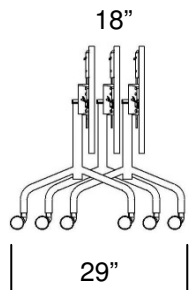

Grommets (black)	GB	\$20 per grommet
Grommets (silver)	GS	\$20 per grommet
Power Edge Mount with 2 power and 2 data (black)	PEB2D	\$325
Power Top Edge with 2 power and 2 data (black)	PTB2D	\$345
Daisy Link Power Box with 2 power and 2 data (black)	PB.1	\$460
Vertical Wire management (silver or black)	VWB/S	\$25 per column
Horizontal Wire management	HW	\$80 per table

Modesty Panels:

Laminate Modesty Panels (Edges are silver or black PVC)

Laminate 36"	ML36B/S	\$210
Laminate 48"	ML48B/S	\$230
Laminate 60"	ML60B/S	\$270
Laminate 72"	ML72B/S	\$285

Perforated Metal Modesty Panels (Black or Silver)

Metal 36"	MM36B/S	\$210
Metal 48"	MM48B/S	\$230
Metal 60"	MM60B/S	\$270
Metal 72"	MM72B/S	\$285

Stealth Tables

Freight Program: Delivered pricing on orders over \$1,500 net. Under \$1,500, add \$100 net freight charge.