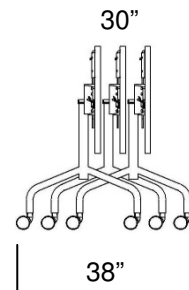

Grommets (black)	GB	\$20 per grommet
Grommets (silver)	GS	\$20 per grommet
Power Edge Mount with 2 power and 2 data (black)	PEB2D	\$325
Power Top Edge with 2 power and 2 data (black)	PTB2D	\$345
Daisy Link Power Box with 2 power and 2 data (black)	PB.1	\$460
Vertical Wire management (silver or black)	VWB/S	\$25 per column
Horizontal Wire management	HW	\$80 per table

Modesty Panels:

Laminate Modesty Panels (Edges are silver or black PVC)

Laminate 36"	ML36B/S	\$210
Laminate 48"	ML48B/S	\$230
Laminate 60"	ML60B/S	\$270
Laminate 72"	ML72B/S	\$285

Perforated Metal Modesty Panels (Black or Silver)

Metal 36"	MM36B/S	\$210
Metal 48"	MM48B/S	\$230
Metal 60"	MM60B/S	\$270
Metal 72"	MM72B/S	\$285

Stealth Tables

Freight Program: Delivered pricing on orders over \$1,500 net. Under \$1,500, add \$100 net freight charge.