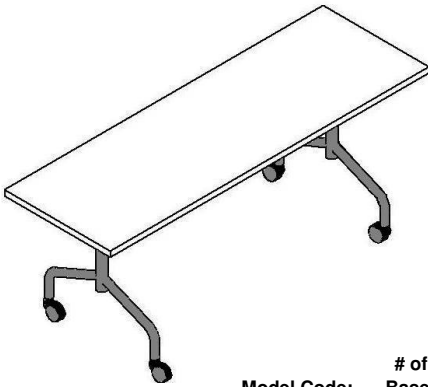

Stealth Collection

Rectangles

Questions? 816-774-4050

Model Code: **# of Bases**   **Base Spread**

18 x 48 nesting	SHT1 1848RE N	2	18"
18 x 60 nesting	SHT1 1860RE N	2	18"
18 x 72 nesting	SHT1 1872RE N	2	18"
24 x 48 nesting	SHT1 2448RE N	2	22"
24 x 60 nesting	SHT1 2460RE N	2	22"
24 x 72 nesting	SHT1 2472RE N	2	22"
30 x 48 nesting	SHT1 3048RE N	2	26"
30 x 60 nesting	SHT1 3060RE N	2	26"
30 x 72 nesting	SHT1 3072RE N	2	26"

Laminate PVC L3	Laminate Aluminum PVC L7 3mm Wood Veneer L19	Laminate Solid wood L20 L33 L34	Veneer 3mm Wood Veneer W19	Veneer Solid wood W20 W33 W34
1655	1745	1895	2030	2170
1700	1795	1980	2150	2325
1735	1845	2065	2270	2475
1700	1835	2030	2215	2395
1735	1895	2140	2370	2595
1770	1960	2245	2530	2795
1750	1910	2150	2385	2610
1790	1985	2285	2580	2855
1830	2065	2420	2775	3105

Nesting tables come standard with casters