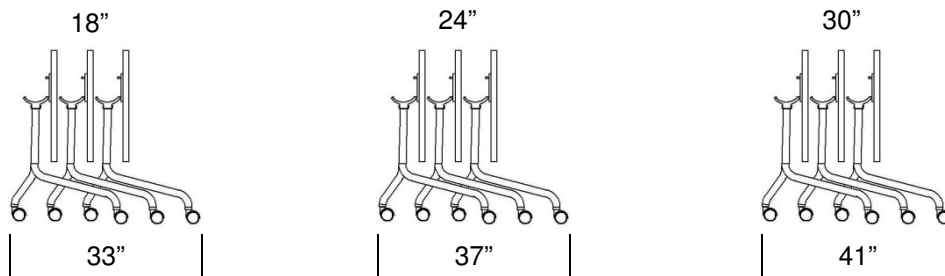

Modesty Panels:

Laminate Modesty Panels (Edges are silver or black PVC)

Laminate 36"	ML36B/S	\$210
Laminate 48"	ML48B/S	\$230
Laminate 60"	ML60B/S	\$270
Laminate 72"	ML72B/S	\$285

Perforated Metal Modesty Panels (Black or Silver)

Metal 36"	MM36B/S	\$210
Metal 48"	MM48B/S	\$230
Metal 60"	MM60B/S	\$270
Metal 72"	MM72B/S	\$285

Launch Tables
In line nesting

Freight Program: Delivered pricing on orders over \$1,500 net. Under \$1,500, add \$100 net freight charge.