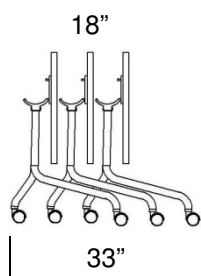

Power Options: (see pages 16–23 for all power options)

Grommets (black)	GB	\$20 per grommet
Grommets (silver)	GS	\$20 per grommet
Power Edge Mount with 2 power and 2 data (black)	PEB2D	\$325
Power Top Edge with 2 power and 2 data (black)	PTB2D	\$345
Daisy Link Power Box with 2 power and 2 data (black)	PB.1	\$460
Vertical Wire management (silver or black)	VWB/S	\$25 per column
Horizontal Wire management	HW	\$80 per table

Modesty Panels:

Laminate Modesty Panels (Edges are silver or black PVC)

Laminate 36"	ML36B/S	\$210
Laminate 48"	ML48B/S	\$230
Laminate 60"	ML60B/S	\$270
Laminate 72"	ML72B/S	\$285

Perforated Metal Modesty Panels (Black or Silver)

Metal 36"	MM36B/S	\$210
Metal 48"	MM48B/S	\$230
Metal 60"	MM60B/S	\$270
Metal 72"	MM72B/S	\$285

Launch Tables
In line nesting

Freight Program: Delivered pricing on orders over \$1,500 net. Under \$1,500, add \$100 net freight charge.