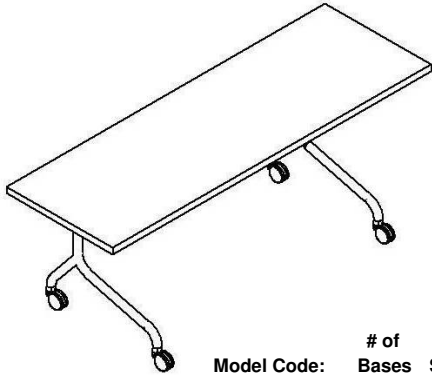

Metal 36"	MM36B/S	\$210
Metal 48"	MM48B/S	\$230
Metal 60"	MM60B/S	\$270
Metal 72"	MM72B/S	\$285

Launch Tables
In line nesting

Freight Program: Delivered pricing on orders over \$1,500 net. Under \$1,500, add \$100 net freight charge.

Launch Collection

Rectangle tables

Questions? 816-774-4050

	Model Code:	# of Bases	Base Spread
18 x 48 nesting	LHC1 1848RE N	2	18"
18 x 60 nesting	LHC1 1860RE N	2	18"
18 x 72 nesting	LHC1 1872RE N	2	18"
24 x 48 nesting	LHC1 2448RE N	2	22"
24 x 60 nesting	LHC1 2460RE N	2	22"
24 x 72 nesting	LHC1 2472RE N	2	22"
30 x 48 nesting	LHC1 3048RE N	2	26"
30 x 60 nesting	LHC1 3060RE N	2	26"
30 x 72 nesting	LHC1 3072RE N	2	26"