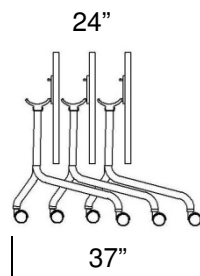

Power Options: (see pages 16–23 for all power options)

Grommets (black)	GB	\$20 per grommet
Grommets (silver)	GS	\$20 per grommet
Power Edge Mount with 2 power and 2 data (black)	PEB2D	\$325
Power Top Edge with 2 power and 2 data (black)	PTB2D	\$345
Daisy Link Power Box with 2 power and 2 data (black)	PB.1	\$460
Vertical Wire management (silver or black)	VWB/S	\$25 per column
Horizontal Wire management	HW	\$80 per table

Modesty Panels:

Laminate Modesty Panels (Edges are silver or black PVC)

Laminate 36"	ML36B/S	\$210
Laminate 48"	ML48B/S	\$230
Laminate 60"	ML60B/S	\$270
Laminate 72"	ML72B/S	\$285

Perforated Metal Modesty Panels (Black or Silver)

Metal 36"	MM36B/S	\$210
Metal 48"	MM48B/S	\$230
Metal 60"	MM60B/S	\$270
Metal 72"	MM72B/S	\$285

Launch Tables
In line nesting

Freight Program: Delivered pricing on orders over \$1,500 net. Under \$1,500, add \$100 net freight charge.